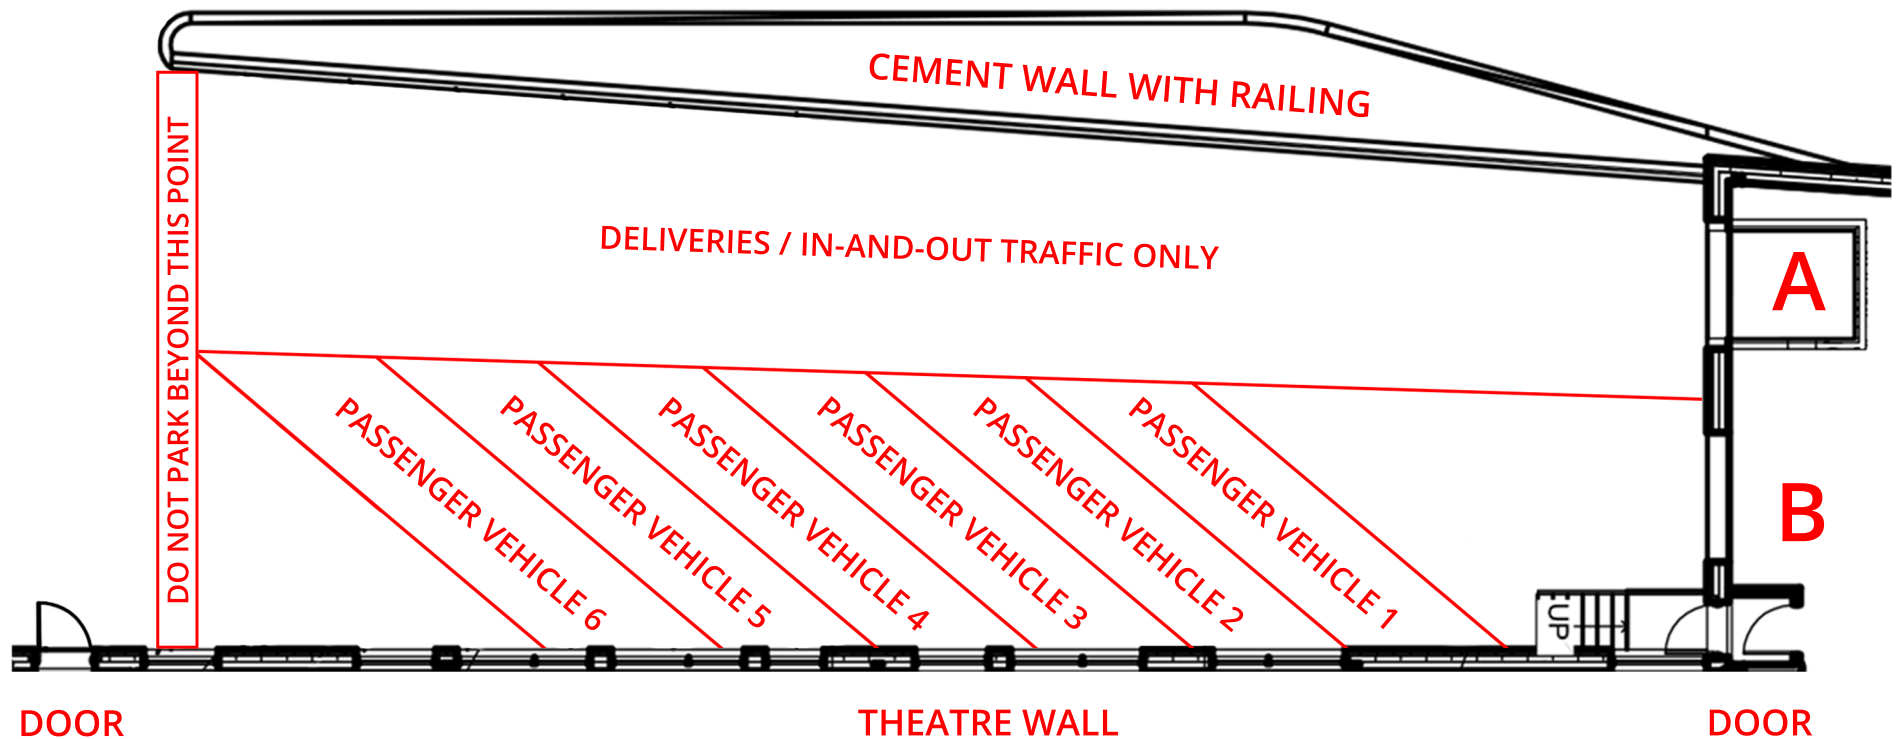

ALGONQUIN COMMONS THEATRE

LOADING DOCK VEHICLE PARKING

ADDITIONAL PARKING OPTIONS

Payment is required at ALL times in all lots.

Lot 12 - \$10.00/day

Lots 1, 5, 10, 11 and ACCE - \$4.00/hr

C, E, P and N Building - \$4.00/hr

Evenings and Weekends - \$5.00 flat fee

(Lots 8, 9, 10 and 12)