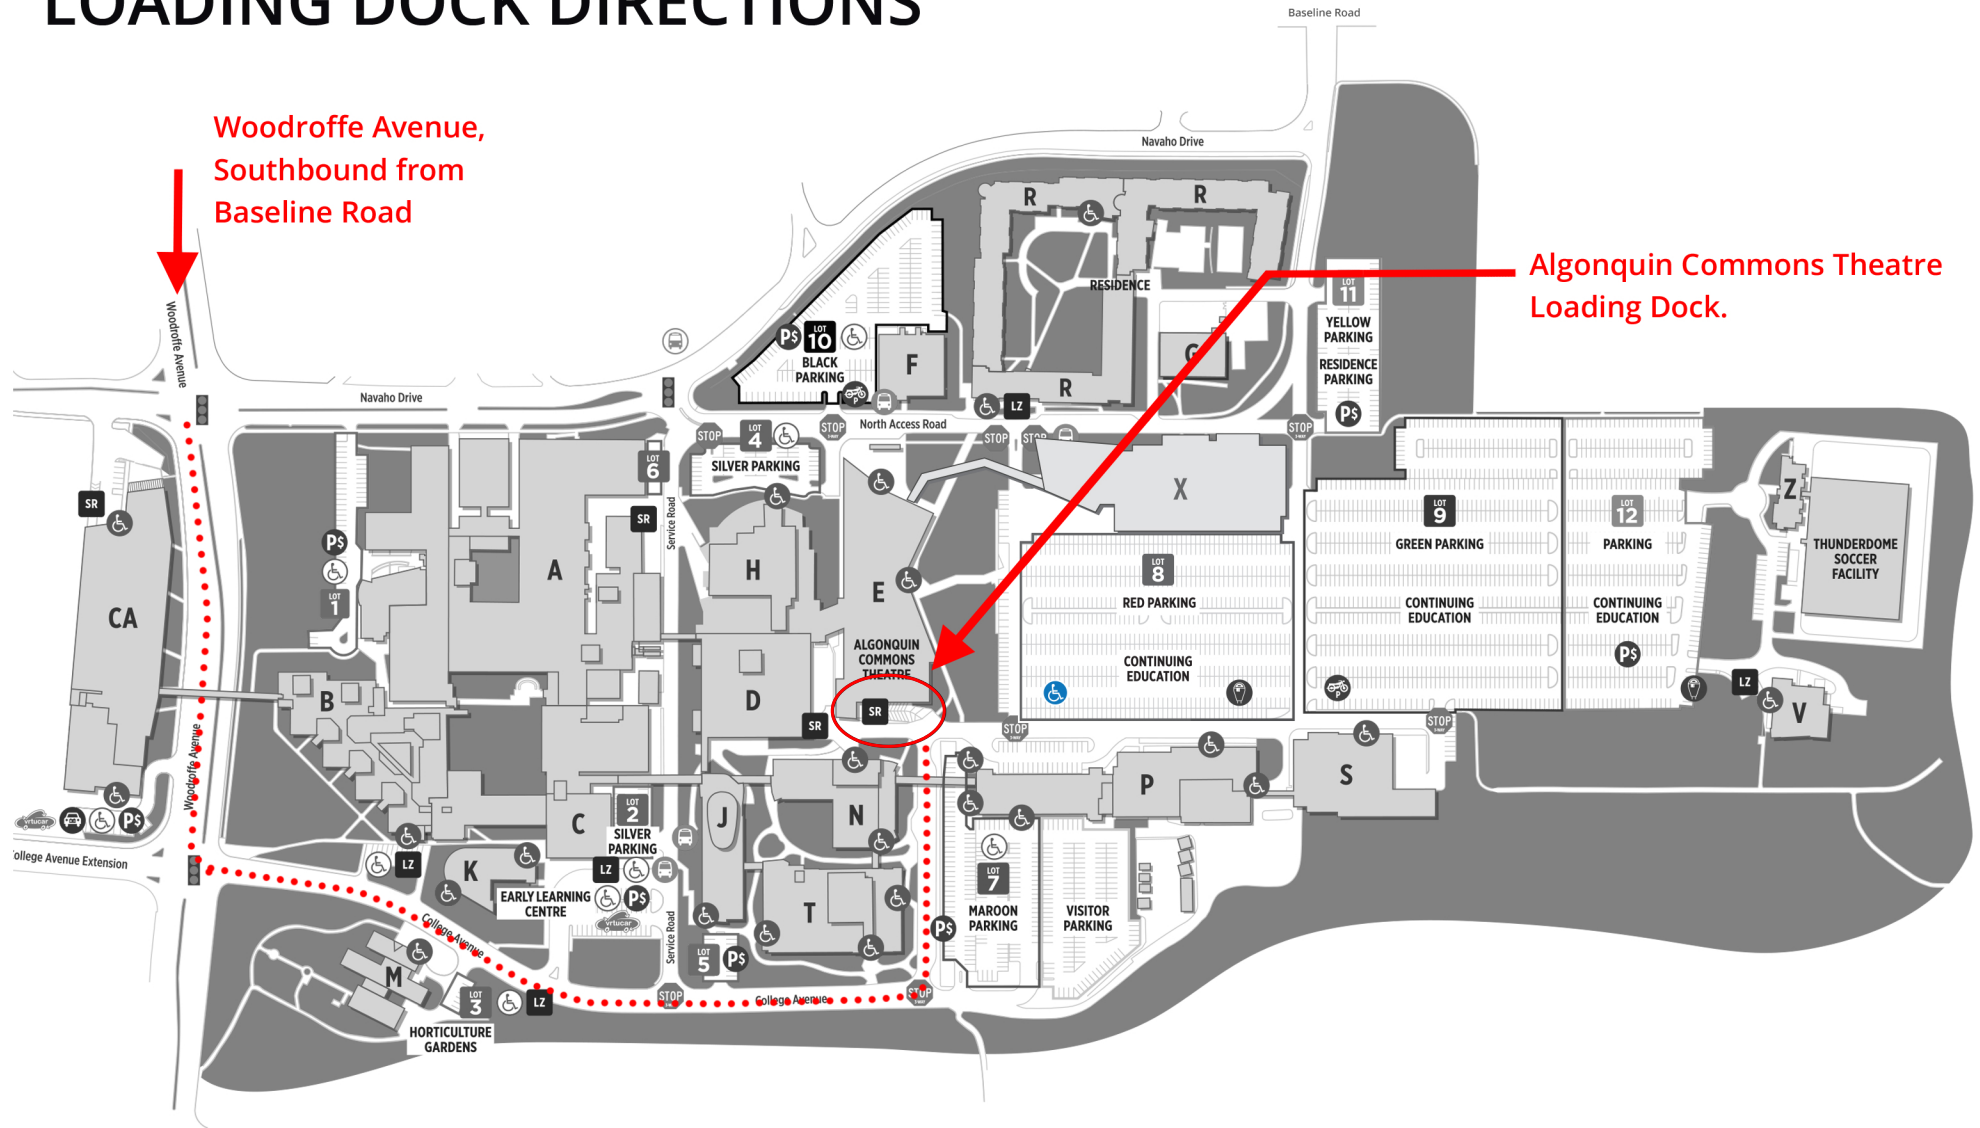

ALGONQUIN COMMONS THEATRE

1385 WOODROFFE AVE, NEPEAN, ON K2G 1V8

LOADING DOCK DIRECTIONS

Woodroffe Avenue,
Southbound from
Baseline Road

Algonquin Commons Theatre
Loading Dock.

Legend

- Follow the dots to the Algonquin Commons Theatre Loading Dock.